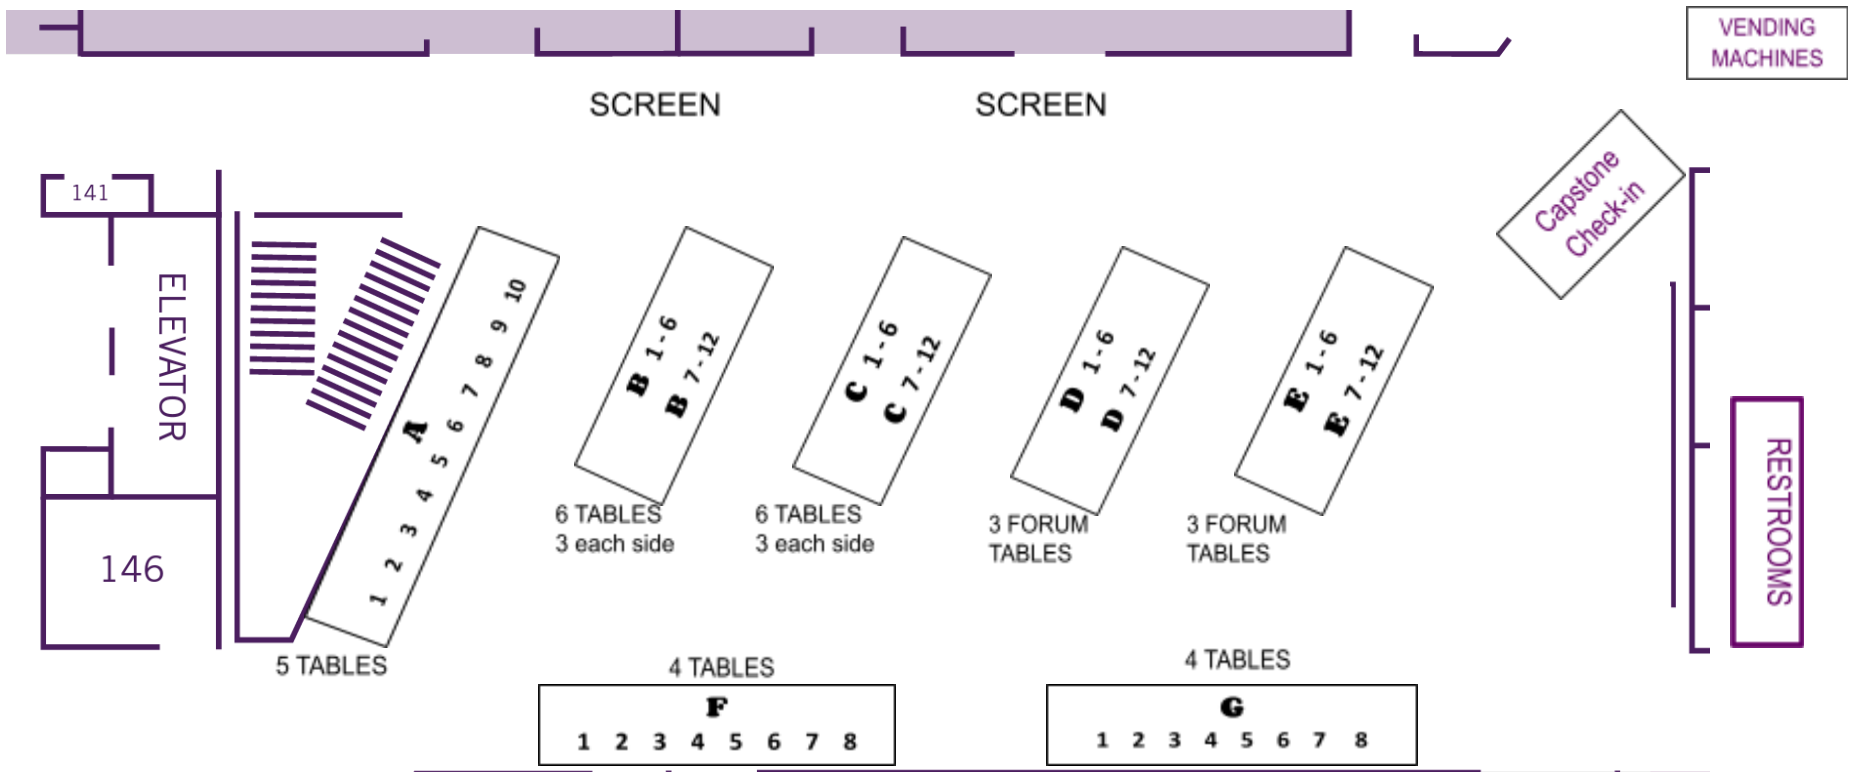

## NOORDA BUILDING – FORUM, FLOOR 1

## NOORDA BUILDING – NUAMES Classrooms, FLOOR 2

- N-204.....Ms. Wright’s Room
- N-218.....Mr. Montgomery’s Room
- N-222.....Mr. Simerick’s Room
- N-225.....Engineering Lab
- N-227.....Ms. Harris’s Room